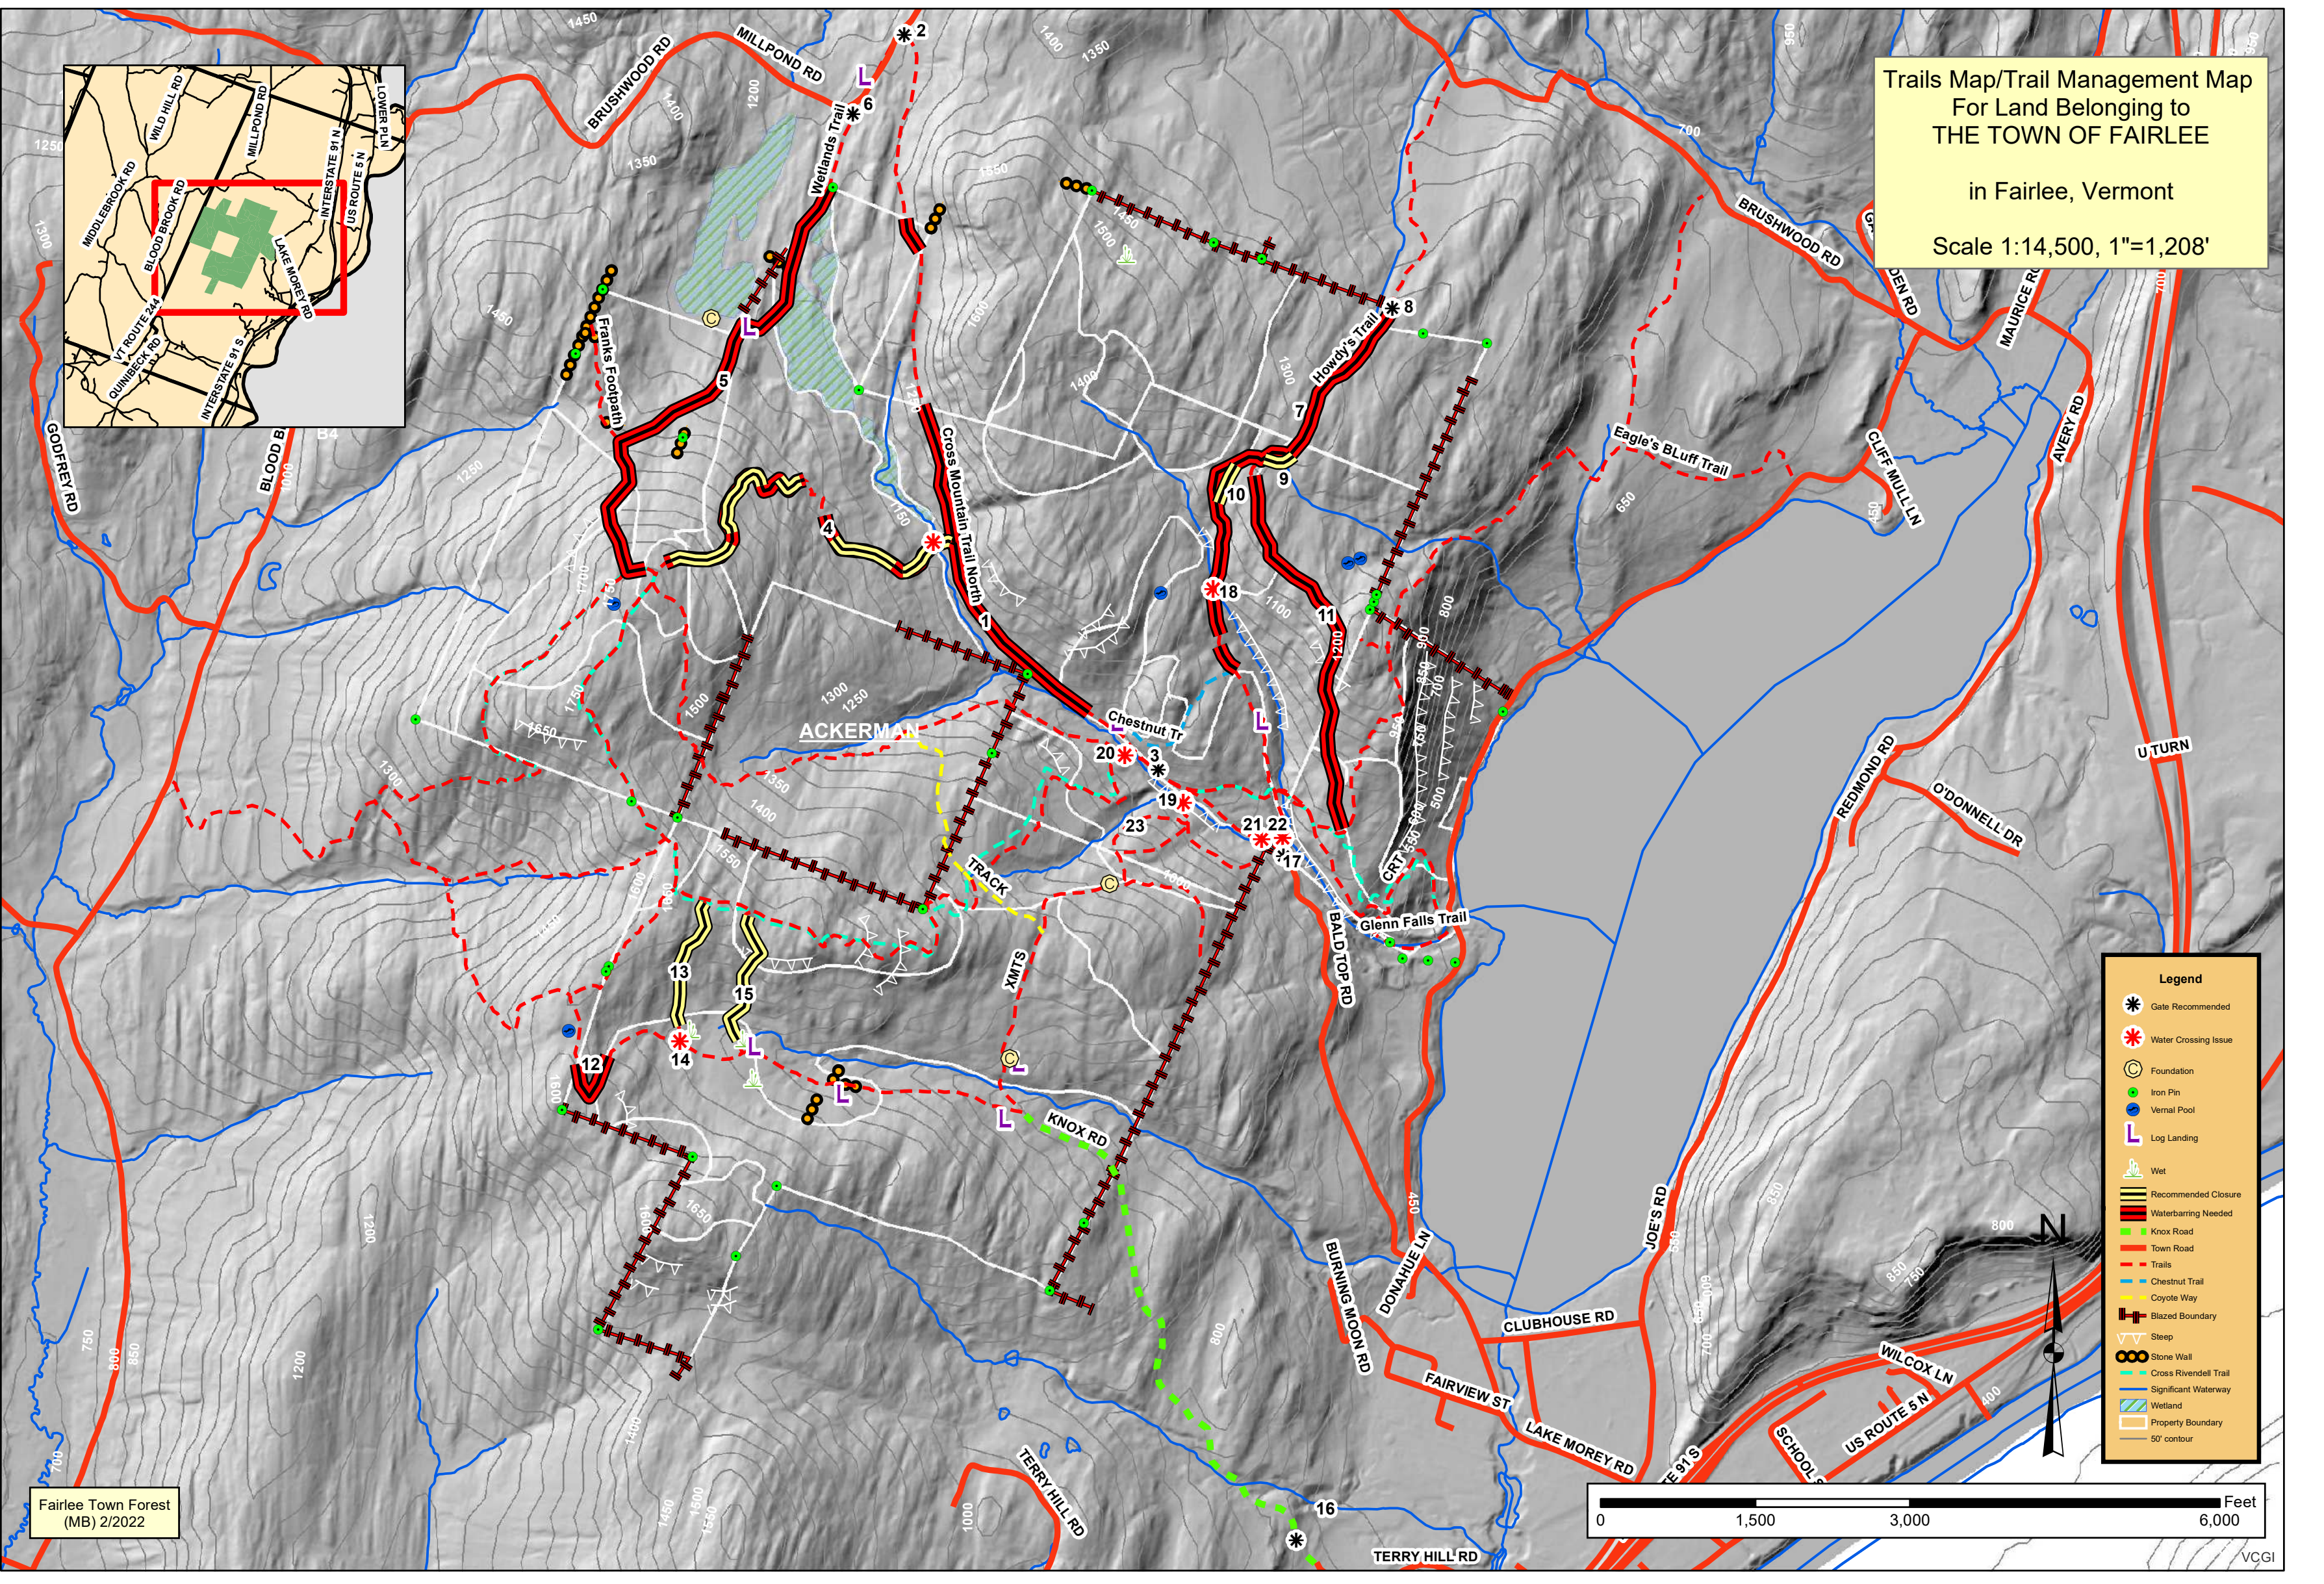

Trails Map/Trail Management Map
 For Land Belonging to
 THE TOWN OF FAIRLEE
 in Fairlee, Vermont
 Scale 1:14,500, 1"=1,208'

Legend

- Gate Recommended
- Water Crossing Issue
- Foundation
- Iron Pin
- Vernal Pool
- Log Landing
- Wet
- Recommended Closure
- Waterbarring Needed
- Knox Road
- Town Road
- Trails
- Chestnut Trail
- Coyote Way
- Blazed Boundary
- Steep
- Stone Wall
- Cross Rivendell Trail
- Significant Waterway
- Wetland
- Property Boundary
- 50' contour

Fairlee Town Forest
 (MB) 2/2022